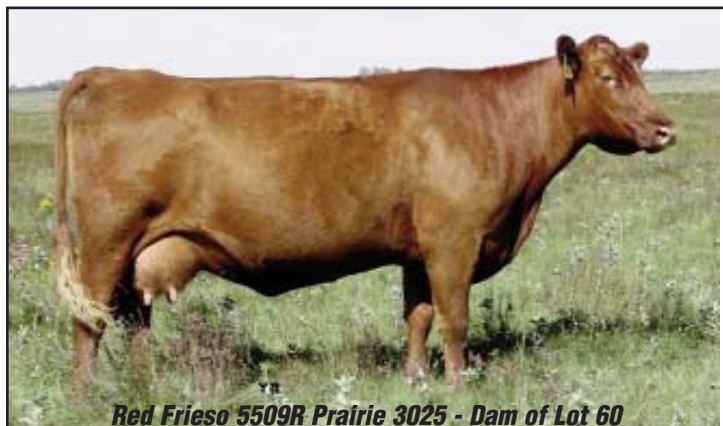

RED TRIPLE V APPROVAL 98W

VVV 98W May 26 2009 1495762 BW 92 lbs.
205 DW 791 lbs. Feb 5/11 1584 lbs.

RED TER-RON CARLTON 810H
RED BAR-E-L APPROVAL 4L
RED BAR-E-L CLASS 10J
RED HOWE APPROVAL 30T 1395192
RED FLYING K DYNAMO 6Y
RED KENRAY MISS DYNA 840H
RED CUTARM BELA 284B

PRAIRIELANE IDEAL 8116-1008
PRAIRIELANE IDEAL 1008-3025
PRAIRIELANE 6122 BANDOLER 8042
RED FRIESO 5509R PRAIRIE 3025 1276824
BANG 2083 PRAIRIELANE 4002
PRAIRIE 4002 FRIESO 6006F
FRIESO 4173D PRAIRIE 8094

COW INFO Udder ***** Feet ***** Calving Ease ** Cow Age 4

EPDs: BW 2.3 WW 38 YW 75 M 17 TM 36

Outcross bull. Dam is a red cow out of 2 black parents. She is a top end producer with an avg WI of 112. She raised one of the top bull calves again in 2010. Take a look at this bull's growth and milk numbers.