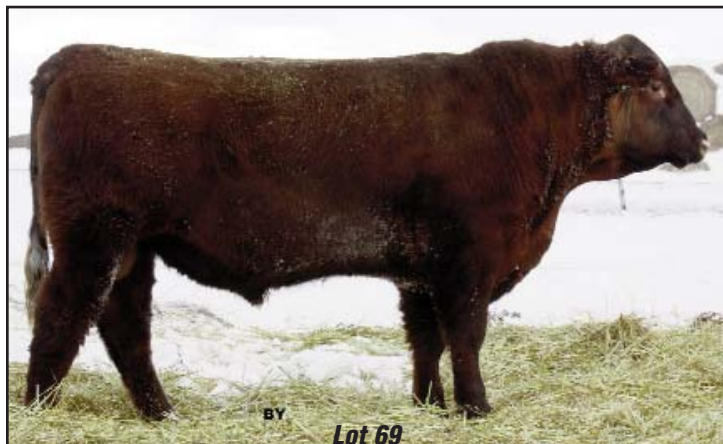

RED TRIPLE V APPROVAL 133W

VVV 133W June 16 2009 1518868 BW 94 lbs.
205 DW 684 lbs. Feb 5/11 1445 lbs.

RED TER-RON CARLTON 810H
RED BAR-E-L APPROVAL 4L
RED BAR-E-L CLASS 10J
RED HOWE APPROVAL 30T 1395192
RED FLYING K DYNAMO 6Y
RED KENRAY MISS DYNA 840H
RED CUTARM BELA 284B

RED VGW RAMBLER 1000
RED VVV EL NINO 13N
VVV EMILY 26L
RED VVV CHETA 180S 1369562
RED SIX MILE ICE "T" 796E
RED SIX MILE CHETA 238H
RED VIDAL'S CHETA 389D

COW INFO	Udder *****	Feet *****	Calving Ease **	Cow Age 3

EPDs: BW 2.1 WW 31 YW 59 M 13 TM 29

Solid performance bull. Dam is a top producing Rambler 1000 granddaughter.