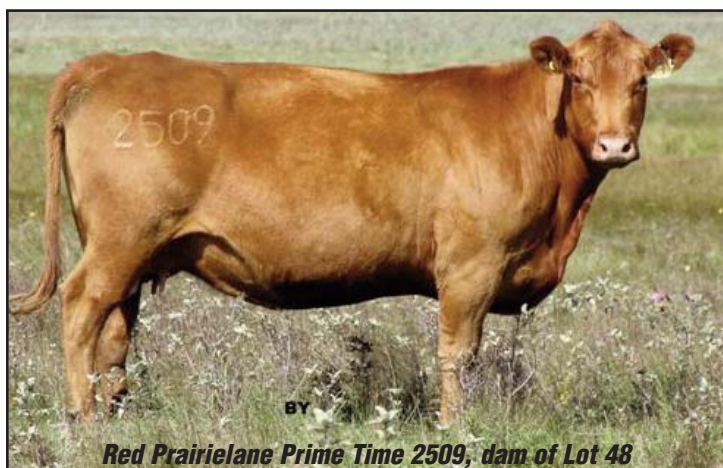

RED TRIPLE V CANYON 54W

VVV 54W Apr 30 2009 1495741 BW 88 lbs.
205 DW 627 lbs. Feb 5/11 1599 lbs.

RED BUF CRK CHF 824-1658
RED LCHMN GRND CANYON 1244G
RED KRN REBA'S ROBIN
RED VVV CANYON 47S 1336704
RED VVV PRIMETIME 11D 43A 8G
RED VVV REBELLO 121L
RED VVV REBELLO 571C 33B 3E

RED GEIS PRIME RIB 411
RED VVV PRIMETIME 11D 43A 8G
RED CUTARM PRINCESS 43A
RED PRAIRIELANE PRIMETIME 2509 1119790
RED TOPPER PRAIRIELANE 3504
RED PLF 3504 MAGGI 6516
RED PLF RAMBO MAGGI 2508

COW INFO	Udder	Feet	Calving Ease	Cow Age
	*****	*****	*****	7

EPDs: BW 0.1 WW 23 YW 50 M 17 TM 28

All these Red VVV Canyon 47S sons tend to have moderate birthweights with lots of growth. 54W follows that pattern to a T. His dam is a good Primetime 8G daughter, a cornerstone sire in the Triple V herd.

RED TRIPLE V APPROVAL 57W

VVV 57W Apr 30 2009 1495740 BW 91 lbs.
205 DW 659 lbs. Feb 5/11 1586 lbs.

RED TER-RON CARLTON 810H
RED BAR-E-L APPROVAL 4L
RED BAR-E-L CLASS 10J
RED HOWE APPROVAL 30T 1395192
RED FLYING K DYNAMO 6Y
RED KENRAY MISS DYNA 840H
RED CUTARM BELA 284B

SSS BLACK TREND 13B
RED BRYLOR NEW TREND 22D
RED MEADOW CK MISS SEAMAN 31A
RED T-R GOLD TREND 1304283
RED BRYLOR GOLD 55H
RED MEADOW CK SUSIE 51K
RED RAL SUSIE 22C

COW INFO	Udder	Feet	Calving Ease	Cow Age
	*****	*****	**	5

EPDs: BW 2.2 WW 27 YW 56 M 18 TM 31

Solid Approval 30T son out of a high producing New Trend 22D daughter. Approval cattle are noted for their growth.