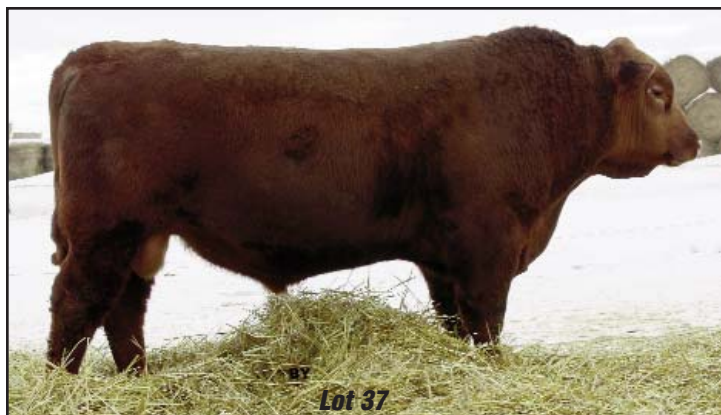

RED TCR FREYJA 40L 1056321

RED RAFTER FL STARBUCK 50B
RED TCR FREYJA 104G
RED TCR MISS CURRENT 22W

COW INFO	Udder	Feet	Calving Ease	Cow Age
	***	*****	***	8

EPDs: BW -0.9 WW 14 YW 32 M 14 TM 21

Solid Mustic 22T son. We have 3 Red McRae's Mustic 22T sons in the bull pen, all exhibit easy fleshing characteristics. Dam came from the Paziuk Herd Dispersal.

RAMROD BRICK 9112W

DTM 9112W Mar 27 2009 1539188 BW 84 lbs.

YOUNG DALE MONARCH 12E
DUSTY DAELE 18K GOLD
DUSTY DAELE ERICA 7D

NORTHLINE BRICK 3R 1274613

DMM FLEX 24E
ABERAN ROSEBUD 3G
ABERAN ROSEBUD 29C

YOUNG DALE REAL DEAL 18K
YOUNG DALE TOUCH DOWN 36M
PAT LADY SANDRA 2C

DUSTY DAELE ROSEBUD 625S 1463256

RITO 2100 G D A R
DUSTY DAELE ROSEBUD 654F
DUSTY DAELE ROSEBUD 20Y

COW INFO	Udder	Feet	Calving Ease	Cow Age
	*****	****	***	5

This bull was used last year on our own heifers. He's a long spined easy moving bull that will cover a pasture of heifers this year.

TRIPLE V ROCK 23W

VVV 23W Mar 30 2009 1495721 BW 95 lbs.
205 DW 714 lbs. Feb 5/11 1747 lbs.

RED GLACIER LOGAN
RED RUTHE LOGAN 215
RED RUTHE MISS 556

RED TCR ROCK 183R 1311315

RED TWIN CREEK TEX 14F
RED TCR MARIA 105J
RED TCR MARIA 18E

CONNEALY LEADTIME
CONNEALY LEAD ON
ELIGENCE PLUS OF CONANGA

TWIN CREEK ROXIE 35S 1385837

RED TCR CHIEF 70G
RED TCR ROXIE 68N
RED TCR ROXIE 8L

COW INFO	Udder	Feet	Calving Ease	Cow Age
	*****	****	**	3

EPDs: BW 0.2 WW 23 YW 47 M 20 TM 32

Black, red factor. Dam has produced 2 above average calves since coming from the Paziuk dispersal.